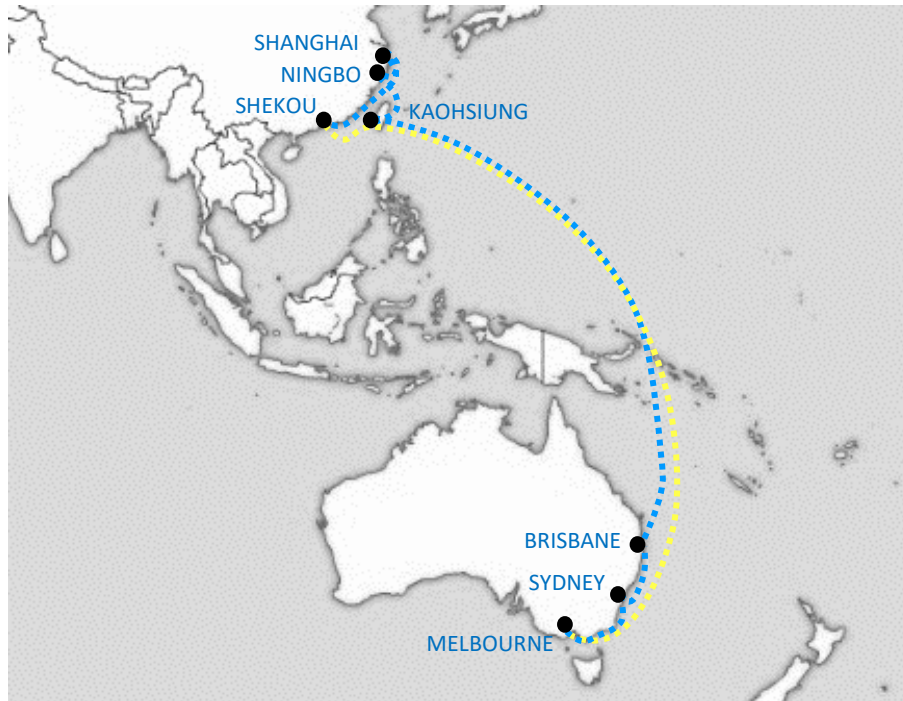

## CAT SERVICE – DIRECT PORT TRANSIT TIMES

### NORTHBOUND

DISCHARGE PORT	LOAD PORT		
	MELBOURNE	SYDNEY	BRISBANE
KAOHSIUNG	19	15	12
NINGBO	21	17	14
SHANGHAI	23	19	16
SHEKOU	27	23	20

### SOUTHBOUND

LOAD PORT	DISCHARGE PORT		
	MELBOURNE	SYDNEY	BRISBANE
NINGBO	20	23	27
SHANGHAI	18	21	25
SHEKOU	14	17	21
KAOHSIUNG	12	15	19

**KAOHSIUNG:** Kaohsiung Terminal No. 108 (KMCT)  
**SYDNEY:** DP World Sydney  
**MELBOURNE:** DP World Melbourne  
**BRISBANE:** DP World Brisbane