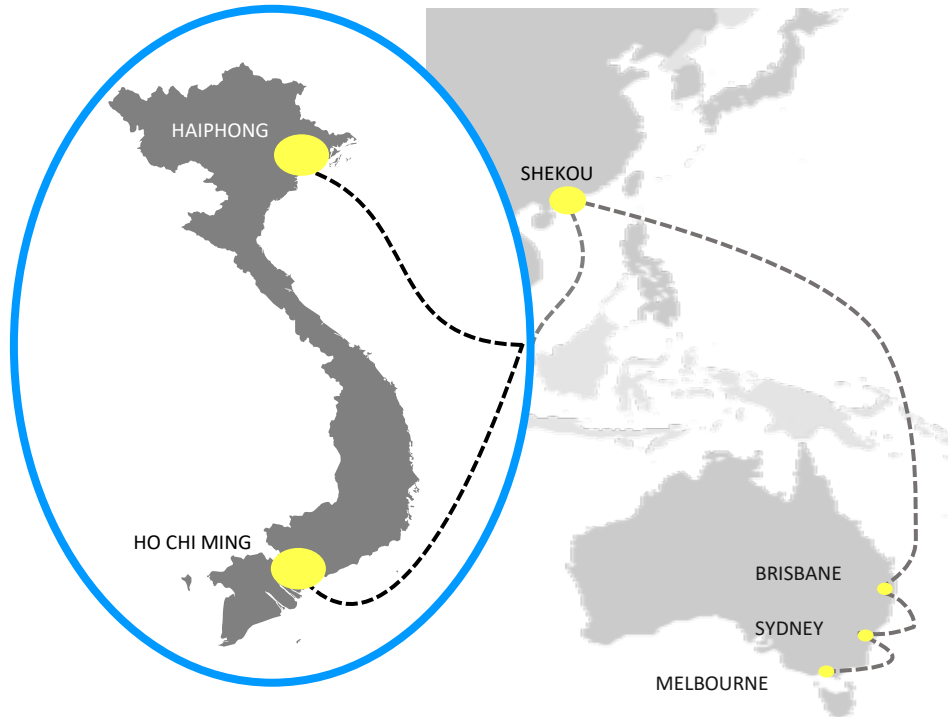

# VIETNAM EXPRESS SERVICE (VEX)

VIA SKU

VIA SHEKOU			
	LOAD PORT		
DESTINATION PORT	MELBOURNE	SYDNEY	BRISBANE
HO CHI MINH	33	29	26
HAIPHONG	30	26	22

TERMINALS <small>(Terminals are subject to change)</small>
HO CHI MINH: HO CHI MINH CAT LAI Container Terminal
HAIPHONG: Haiphong International Container Terminal (HICT)