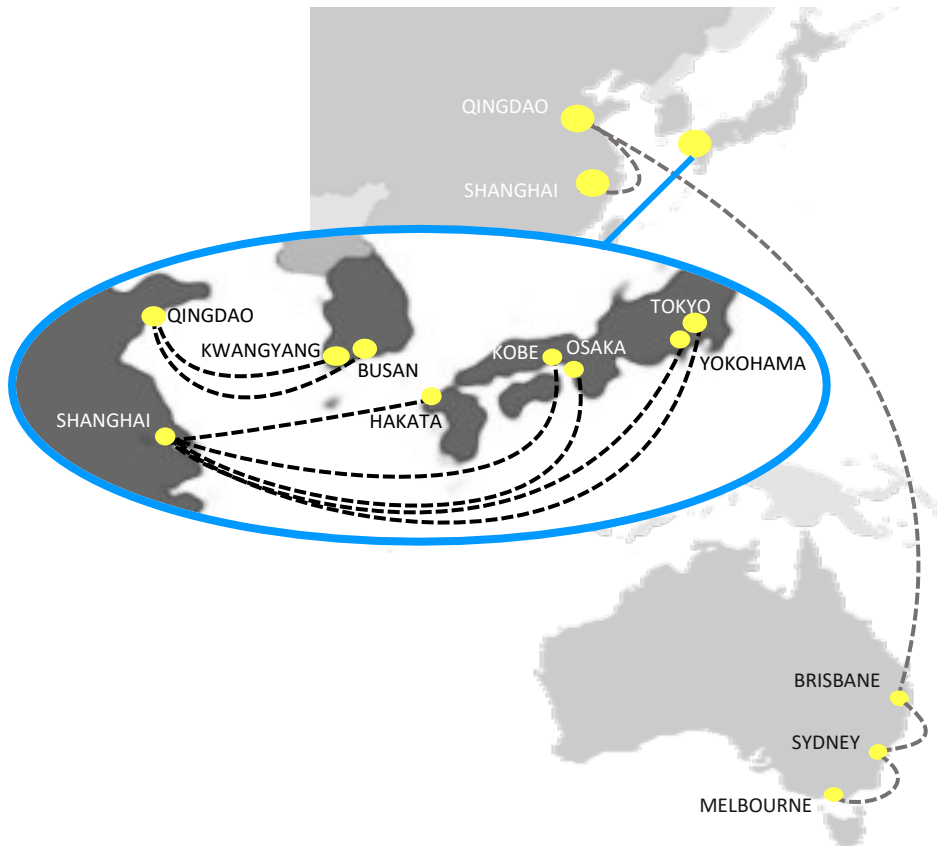

JAPAN - KOREA EXPRESS SERVICES (JKX)

VIA SHA/TAO

JAPAN VIA SHANGHAI			
	LOAD PORT		
DESTINATION PORT	MELBOURNE	SYDNEY	BRISBANE
HAKATA	28	24	21
KOBE	30	26	23
OSAKA	29	25	22
TOKYO	30	26	23
YOKOHAMA	29	25	22

KOREA VIA QINGDAO			
	LOAD PORT		
DESTINATION PORT	MELBOURNE	SYDNEY	BRISBANE
KWANGYANG	30	26	23
BUSAN	34	30	27

TERMINALS <small>(Terminals are subject to change)</small>
HAKATA: Kashii Container Terminal
KOBE: Tenjin Kaiun Kobe Terminal Kobe Pc-18
OSAKA: Dream Island Container Terminal
TOKYO: Nytt Ohi No.6,7
YOKOHAMA: Gcs - Honmoku Bc1
PUSAN: Hyundai Pusan Newport Terminal (HPNT)
KWANGYANG: Gwangyang West Container Terminal Co. Ltd (GWCT)