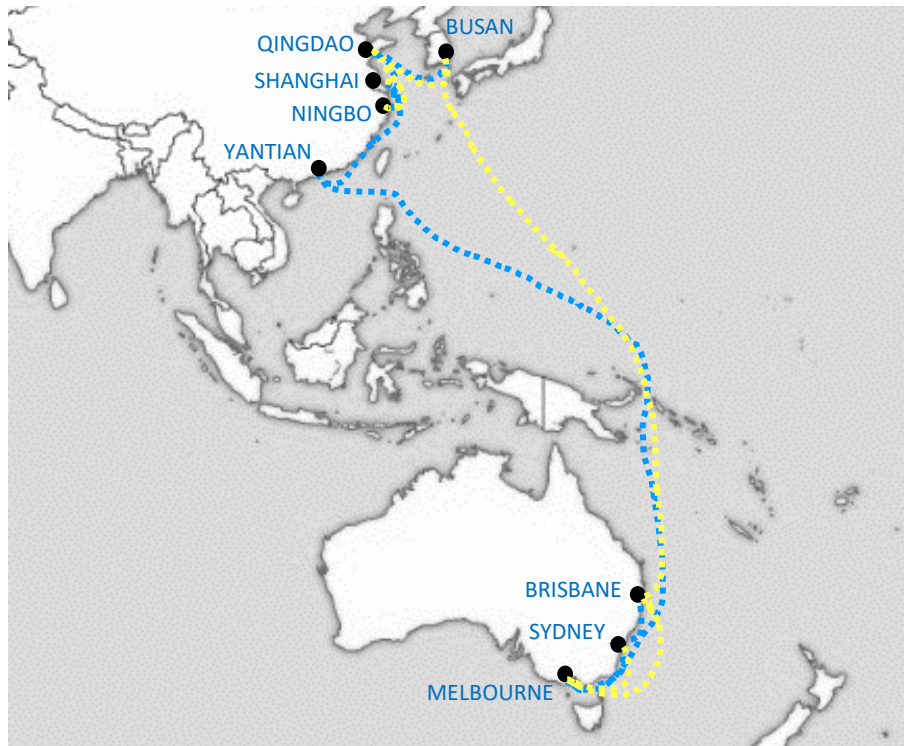

NAX SERVICE – DIRECT PORT TRANSIT TIMES

NORTHBOUND

DISCHARGE PORT	LOAD PORT		
	SYDNEY	MELBOURNE	BRISBANE
PUSAN	19	16	13
QINGDAO	21	18	15
NINGBO	23	20	17
SHANGHAI	25	22	19

SOUTHBOUND

LOAD PORT	DISCHARGE PORT		
	SYDNEY	MELBOURNE	BRISBANE
PUSAN	21	24	28
QINGDAO	18	21	25
NINGBO	16	19	23
SHANGHAI	14	17	21
YANTIAN	11	14	18

TERMINALS (Terminals are subject to change)

PUSAN: Pusan Newport International Terminal (PNIT)
 QINGDAO: Qingdao New Qianwan Container Terminal (QQCTN)
 NINGBO: Ningbo Beilun International/First Container Terminals (NBCT)
 SHANGHAI: SIPG Waigaoqiao Phase II (SPICT)

YANTIAN: Yantian International Container Terminal (YICT)
 SYDNEY: Patrick Terminals
 MELBOURNE: Victoria International Container Terminal (VICT)
 BRISBANE: Hutchison Port Holdings Brisbane

OFFICE LOCATIONS

MELBOURNE: Level 8, IBM Tower, 60 City Rd, Southbank VIC 3006
 SYDNEY: Office 2, 2 Simblist Rd, Port Botany NSW 2036
 BRISBANE: Unit 1, 1-3 Westringia Road, Brisbane Airport QLD 4008
 ADELAIDE: 7 Comley Street, Export Park Adelaide Airport SA 5950