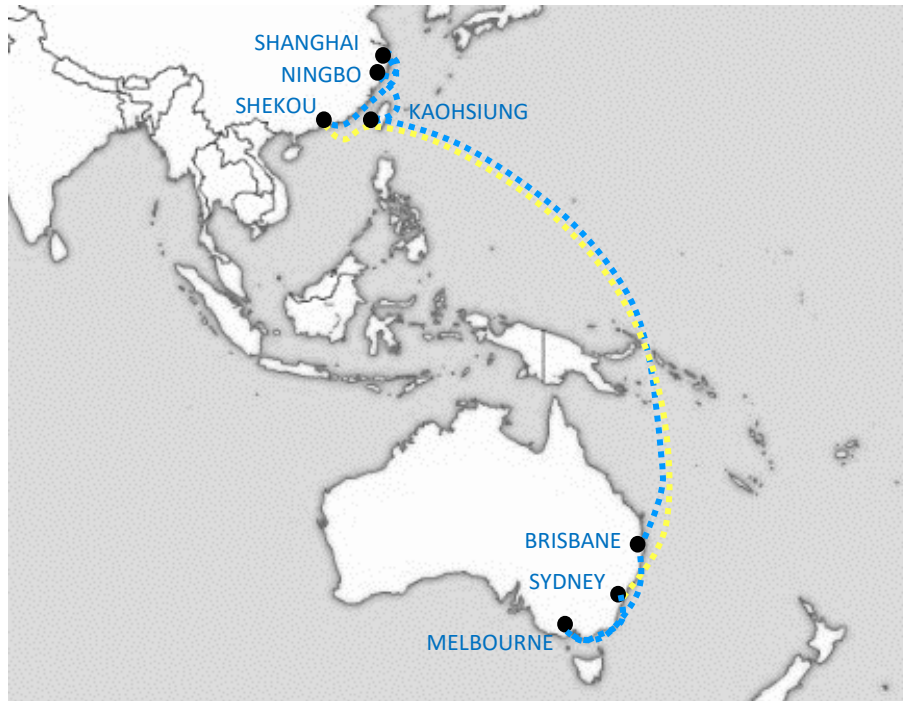

CAT SERVICE – DIRECT PORT TRANSIT TIMES

NORTHBOUND

DISCHARGE PORT	LOAD PORT		
	SYDNEY	MELBOURNE	BRISBANE
KAOHSIUNG	18	15	11
NINGBO	20	17	13
SHANGHAI	22	19	15
SHEKOU	26	23	19

SOUTHBOUND

LOAD PORT	DISCHARGE PORT		
	SYDNEY	MELBOURNE	BRISBANE
NINGBO	20	23	27
SHANGHAI	18	21	25
SHEKOU	15	18	22
KAOHSIUNG	13	16	20

TERMINALS (Terminals are subject to change)

NINGBO: Ningbo Zhoushan Port Co., Ltd
 Beilun Second Container Terminal (NBSCT)
 SHANGHAI: SIPG Waigaoqiao Phase II (SPICT)
 SHEKOU: Shekou Container Terminal (SCT)

KAOHSIUNG: Kaohsiung Terminal No. 108 (KMCT)
 SYDNEY: DP World Sydney
 MELBOURNE: DP World Melbourne
 BRISBANE: DP World Brisbane

OFFICE LOCATIONS

MELBOURNE: Level 8, IBM Tower, 60 City Rd, Southbank VIC 3006
 SYDNEY: Office 2, 2 Simblist Rd, Port Botany NSW 2036
 BRISBANE: Unit 1, 1-3 Westringia Road, Brisbane Airport QLD 4008
 ADELAIDE: 7 Comley Street, Export Park Adelaide Airport SA 5950